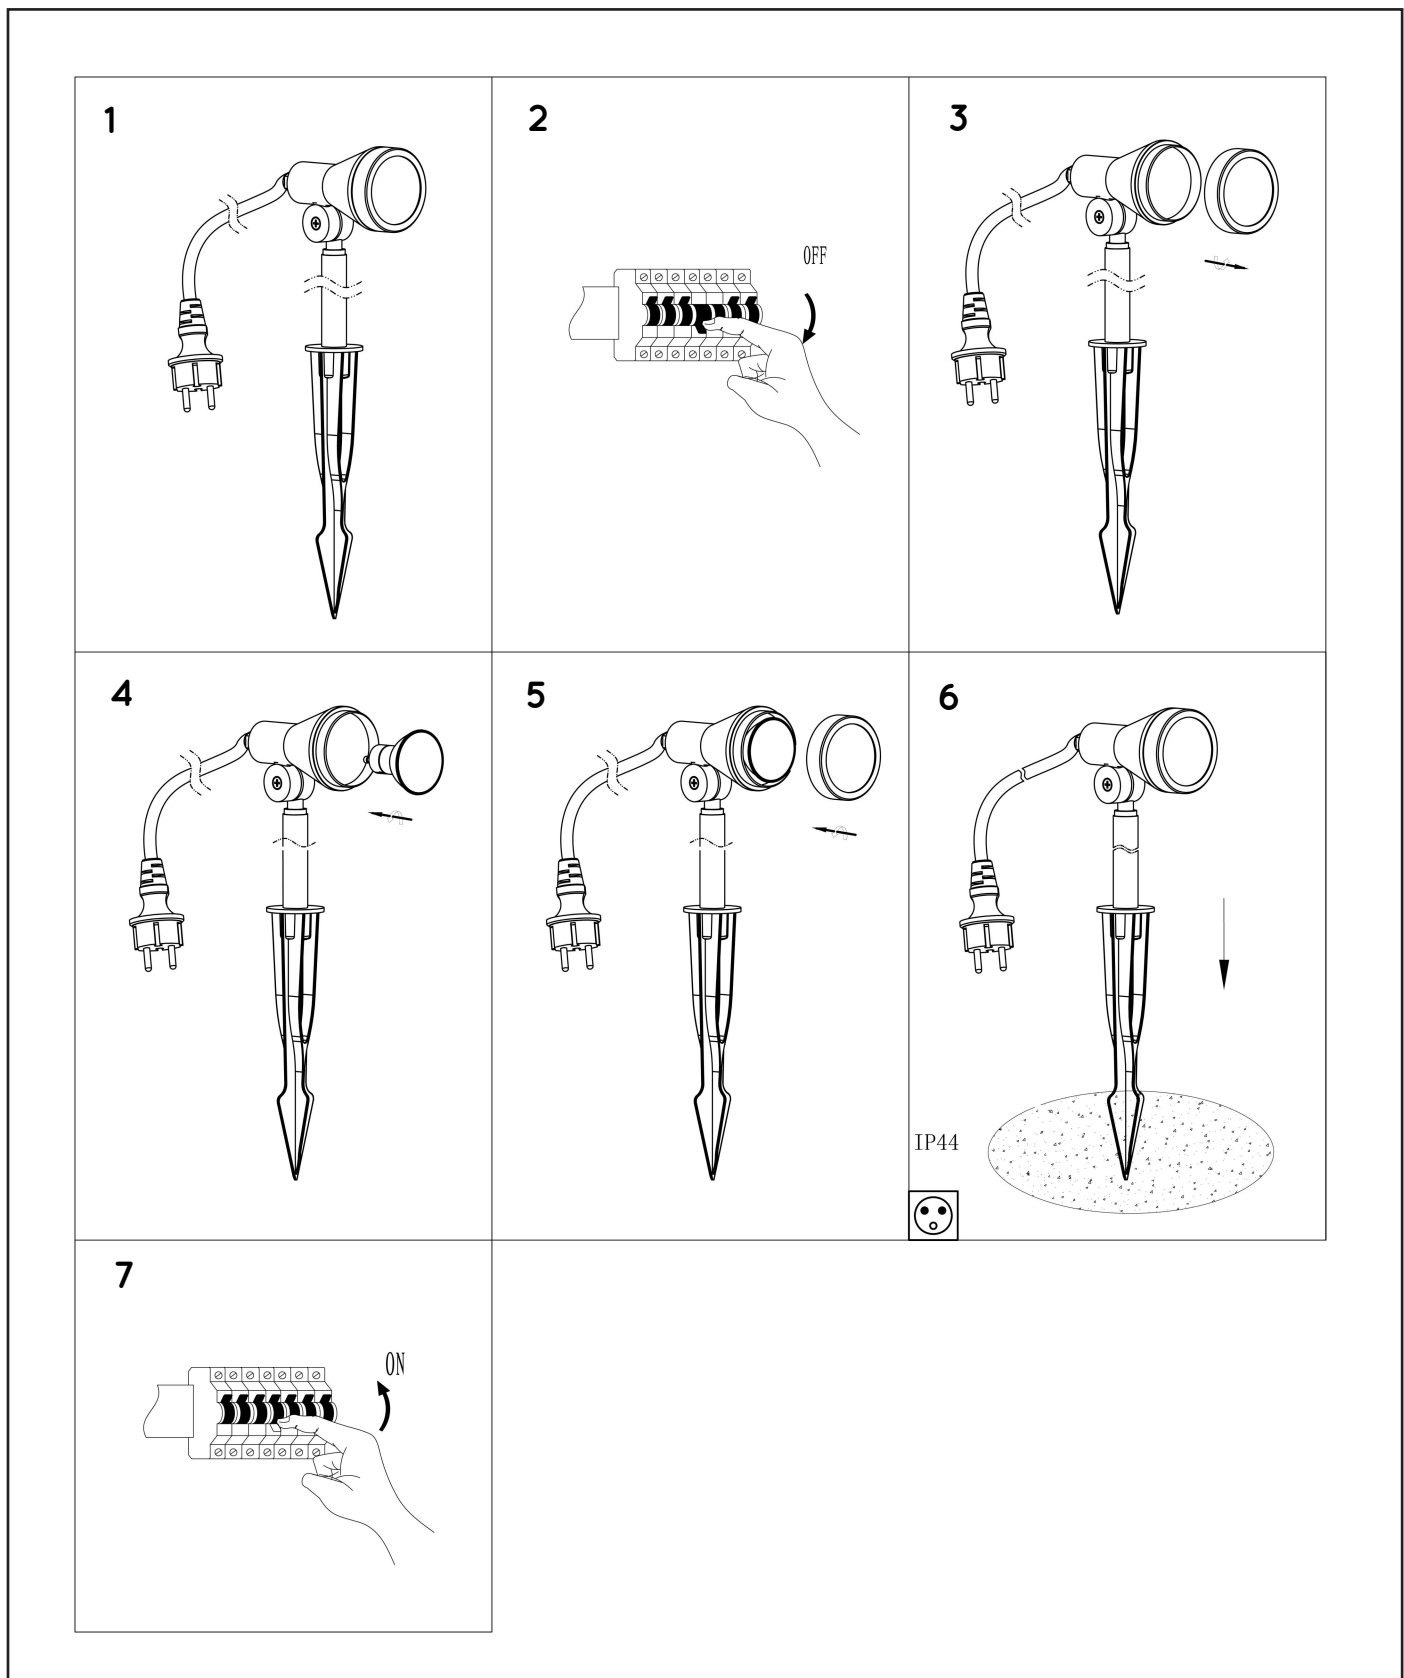

Dit product bevat een lichtbron van energie-efficiëntieklasse A+
Ce produit contient une source lumineuse de classe énergétique A+
This product contains a light source of energy efficiency class A+
Dieses Produkt enthält eine Lichtquelle der Energieeffizienzklasse A+
Ten produkt zawiera źródło światła o klasie efektywności energetycznej A+