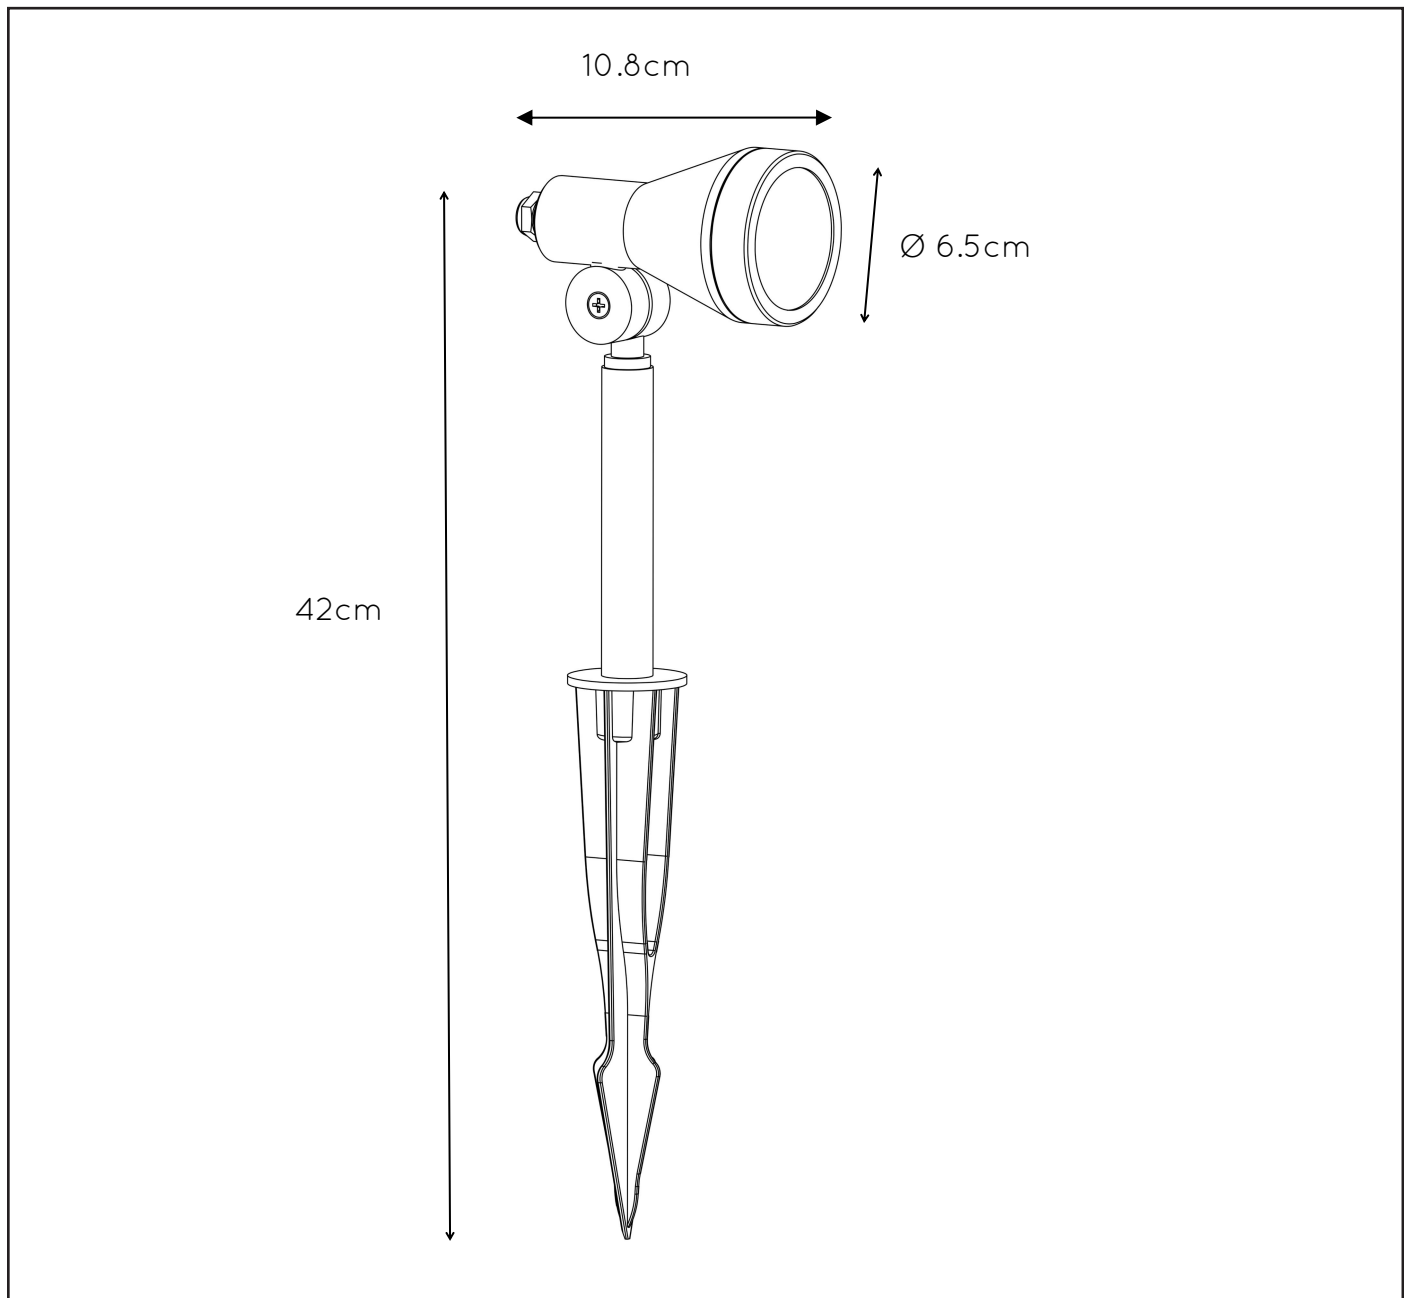

BOOGY

Item number : 27882/05/30

EAN code : 5411212271471